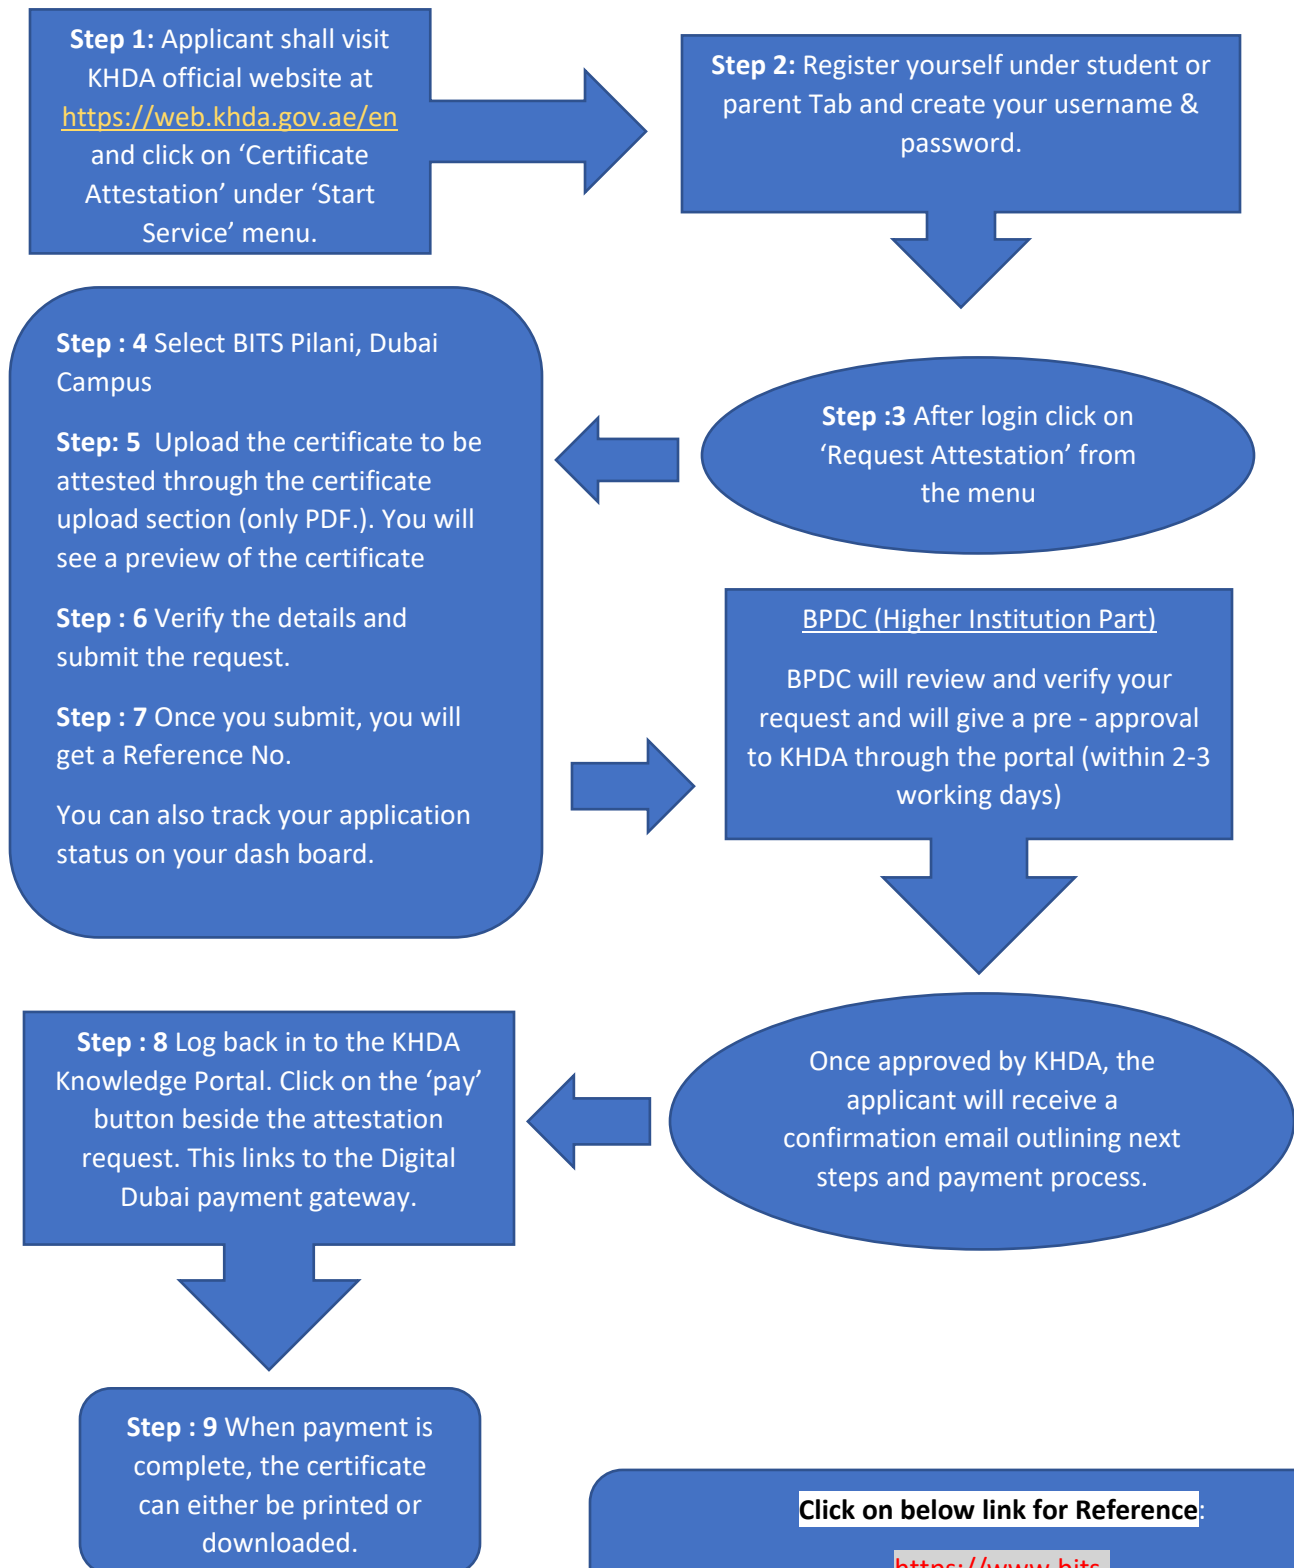

Birla Institute of Technology & Science, Pilani Dubai Campus

KHDA STUDENT CERTIFICATE ATTESTATION PROCESS

Click on below link for Reference:

https://www.bits-dubai.ac.ae/downloads/KHDA_Attestation_for_Students.pdf